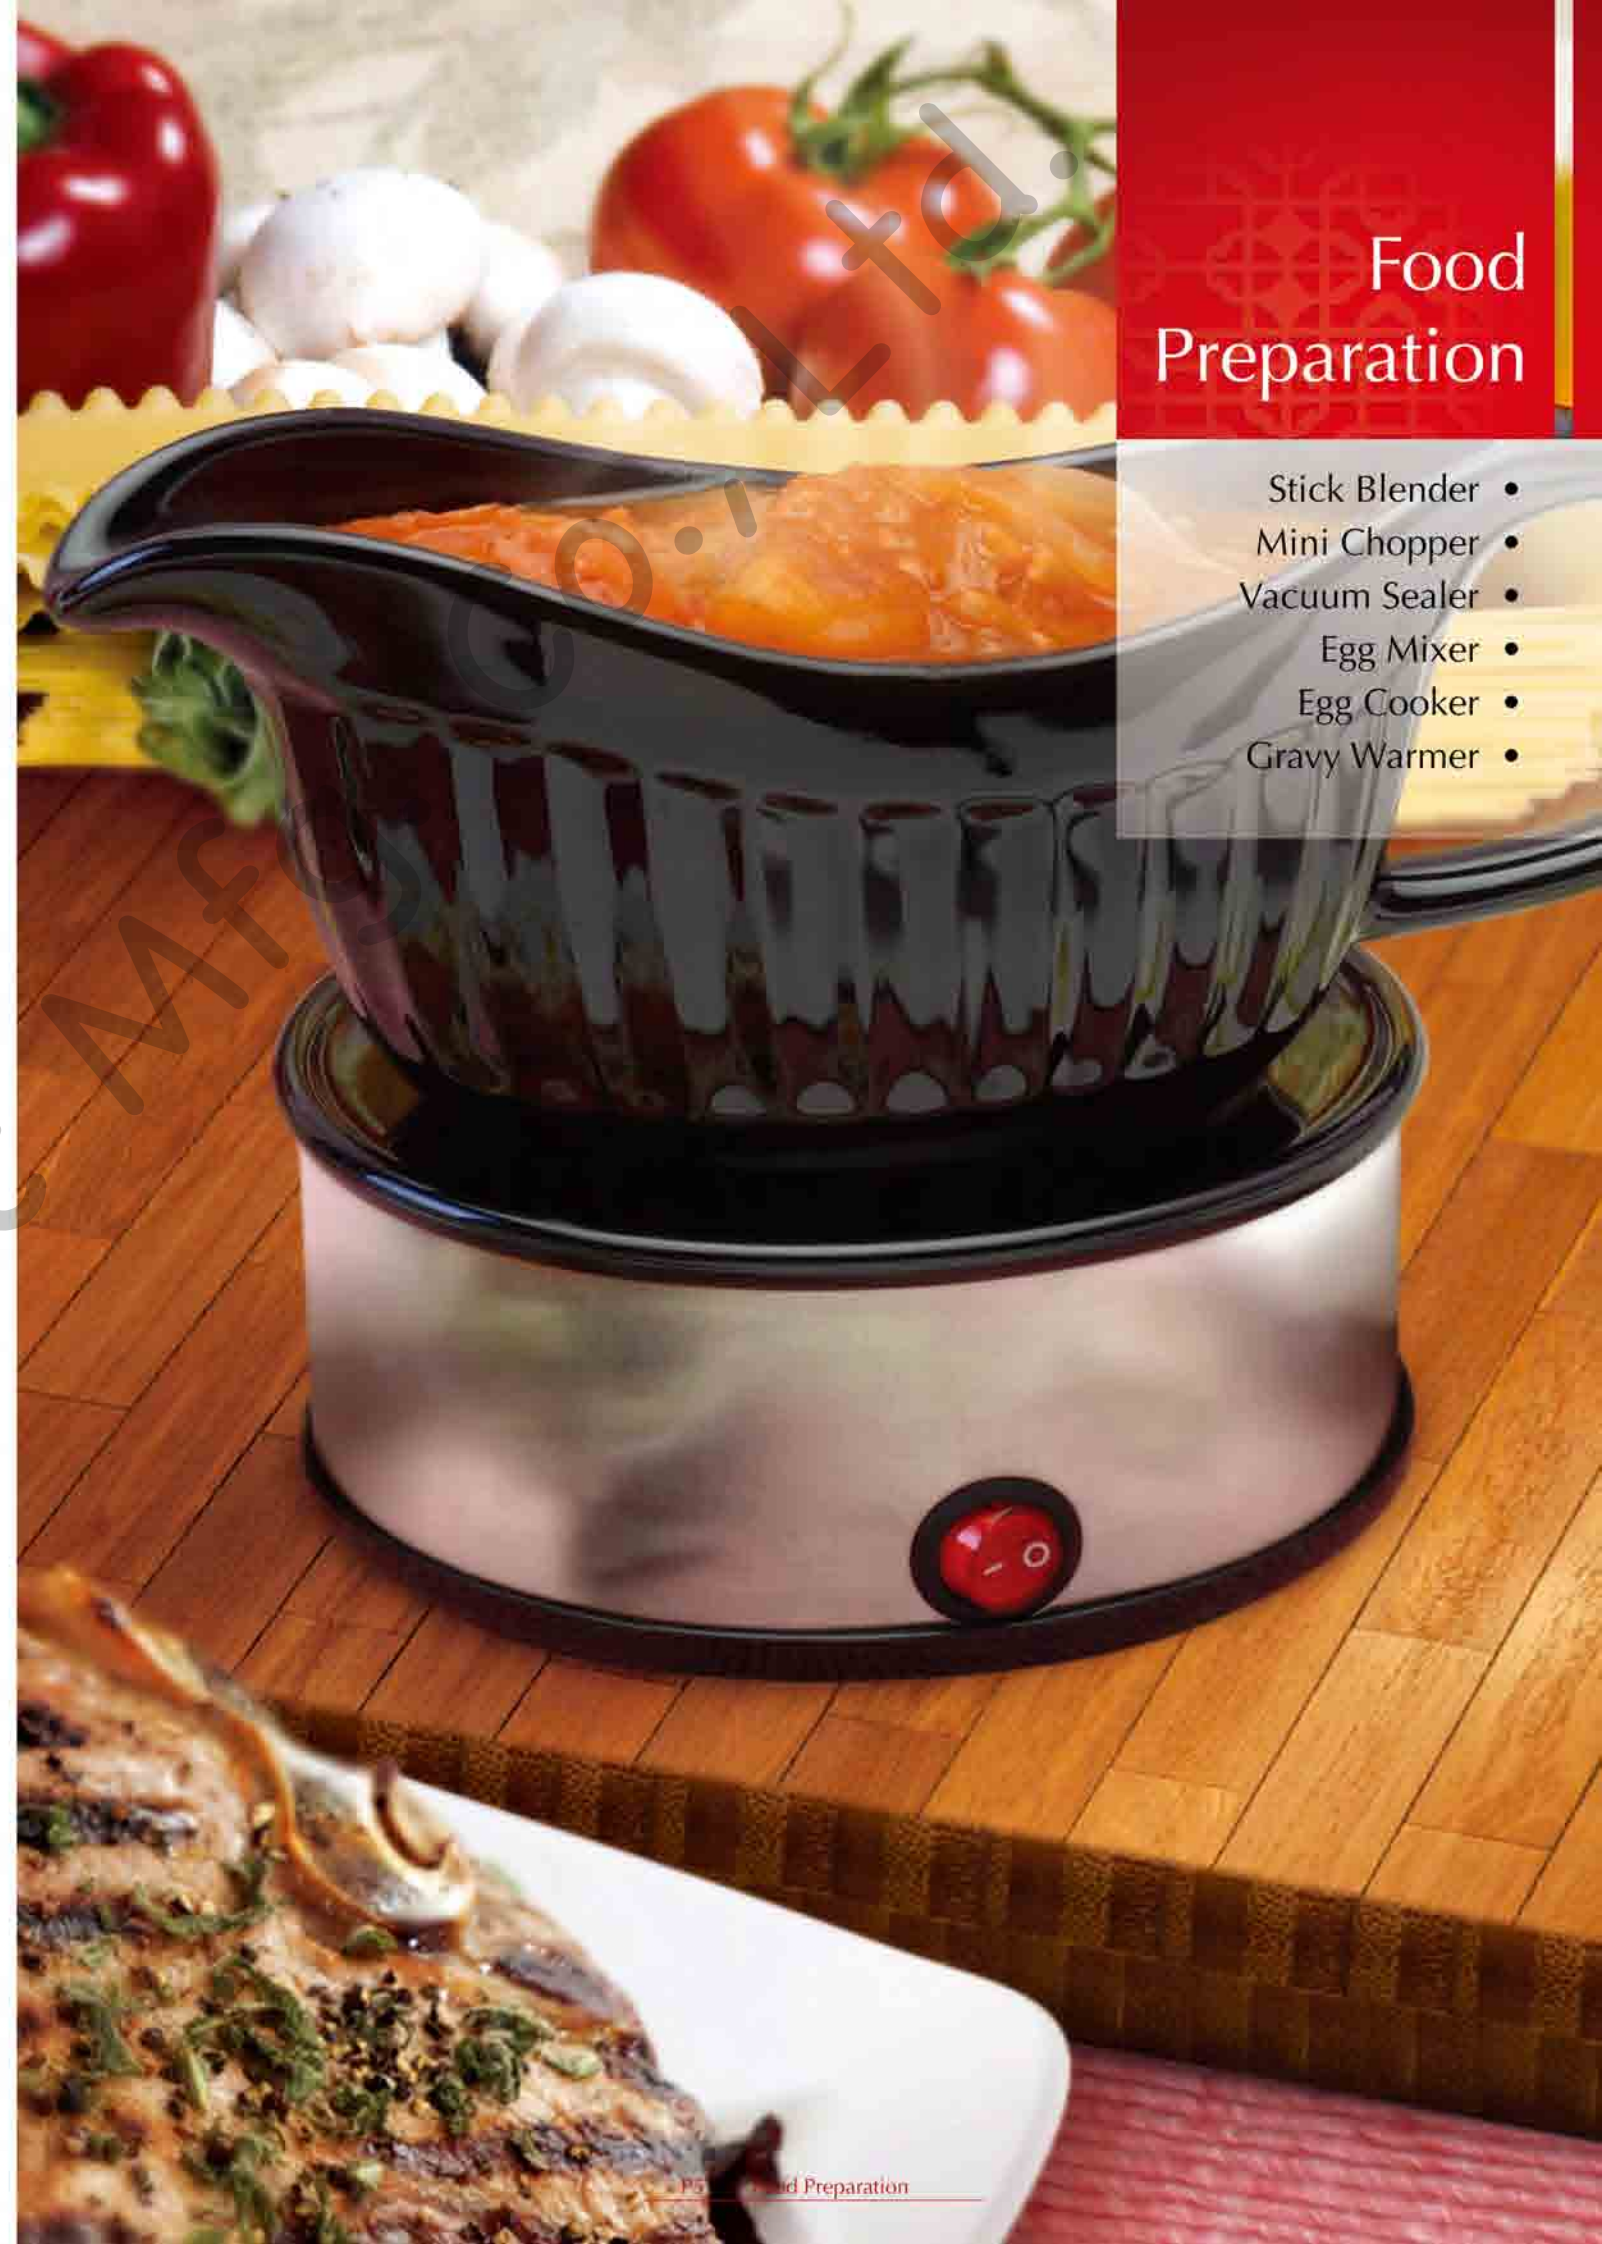

MEC-6027

Mini Chopper

- 300W high power
- 300ml large container capacity
- Stainless steel blades
- Pulse action

MEC-5089

Mini Chopper

- 180 Watt power
- Large container with 450ml capacity
- Grinds meat or vegetables to small pieces easily
- Special design protective cover for secure and safe operation

MEC-5210

Gravy Warmer

- 18oz ceramic gravy boat
- Easy pour spout eliminates spills
- Keeps contents warm and ready to serve
- Detachable cord for convenient table-top serving
- Great for gravies, béarnaise, bordelaise, hollandaise, and cheese sauces
- Also great for melted butter, dressings, dips, and ice cream toppings