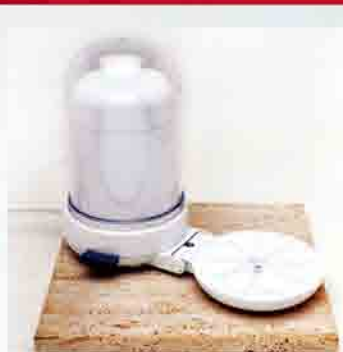

MEC-1268

Mini Chopper

- Compact and functional chopper
- Super sharp blades for uniform chopping
- Lid with double safety system
- Pulse action

MEC-5113

Hand Blender/Chopper

- 300 Watt power
- Compact size high power
- Grinds meat or vegetables to small pieces easily
- Special design protective cover for secure and safe operation
- Dual Speed
- 450 ml chopping bowl
- Dishwasher-safe bowl, lid and blade

MEC-6027

Mini Chopper

- 300W high power
- 300ml large container capacity
- Stainless steel blades
- Pulse action

MEC-5089

Mini Chopper

- 180 Watt power
- Large container with 450ml capacity
- Grinds meat or vegetables to small pieces easily
- Special design protective cover for secure and safe operation

MEC-5210

Gravy Warmer

- 18oz ceramic gravy boat
- Easy pour spout eliminates spills
- Keeps contents warm and ready to serve
- Detachable cord for convenient table-top serving
- Great for gravies, béarnaise, bordelaise, hollandaise, and cheese sauces
- Also great for melted butter, dressings, dips, and ice cream toppings