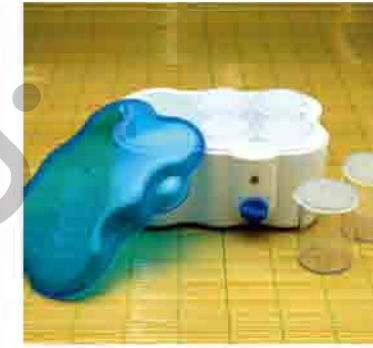

MEC-1072

Ice cream Maker

- Prepare ice-cream in 20-25 minutes
- 45 Watt high power motor mix ice-cream evenly
- 1 Liter capacity

MEC-6033

Ice Crusher

- Fully automatic
- Stainless Steel exterior
- Stainless Steel blades
- Ideal for beverages and cocktails
- Easy grab container with removable lid
- Include ice scoop
- 14oz large container capacity

MEC-6010

Electric ice-cream Scoop

- Heated ice-cream scoop
- Santoprene grip
- Drip guard keeps hands and fingers away from ice-cream

MEC-5179

Yogurt Maker

- Power indicator
- See through lid for each jar
- 6 glass or plastic jars with lid
- Creamy yogurt in 6 or 12 hours
- Buzzer signal when yogurt is ready
- Adjustable timer and auto shut off
- Prepare 6 different flavors at the same time

MEC-1151

Yogurt Maker (12hrs. Timer)

- Build in scoop
- 1 Liter capacity
- Easy to operate

MEC-1051

Yogurt Maker

- Build in scoop
- 1 Liter capacity
- Easy to operate

MEC-1120

Hot Fudge/Sauce Warmer